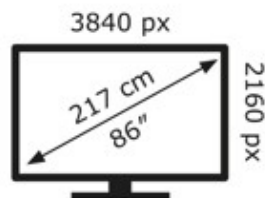

LG Electronics

86QNE80T6A

**131** kWh/1000h

ABCDEF**G**

**252** kWh/1000h

2019/2013