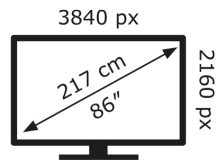

LG Electronics

86QNE866RE

128 kWh/1000h

ABCDEF**G**

260 kWh/1000h

2019/2013