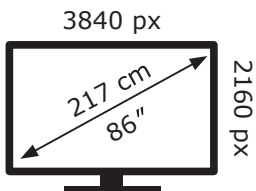

ENERGY

LG Electronics

86QNED87B6A

105 kWh/1000h

ABCDEF**G**

257 kWh/1000h

ENERG

LG Electronics