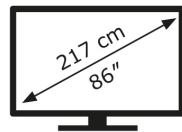

LG Electronics

86QNED916QE

105 kWh/1000h

ABCDEF**G**

326 kWh/1000h

3840 px

2160 px

2019/2013