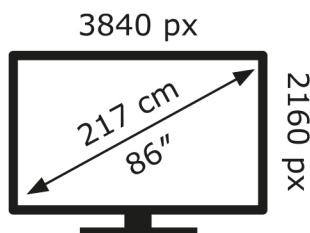

LG Electronics

86QNE91T6A

128 kWh/1000h

ABCDEF**G**

263 kWh/1000h

2019/2013