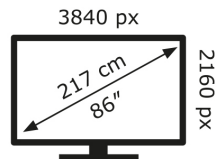

LG Electronics

86UR78006LB

157 kWh/1000h

ABCDEF**G**

243 kWh/1000h

2019/2013