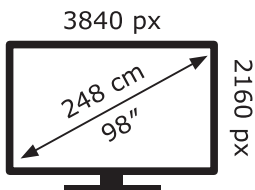

# ENERGY

LG Electronics

98NU900B6LB

**198** kWh/1000h

ABCDEF**G**

**380** kWh/1000h