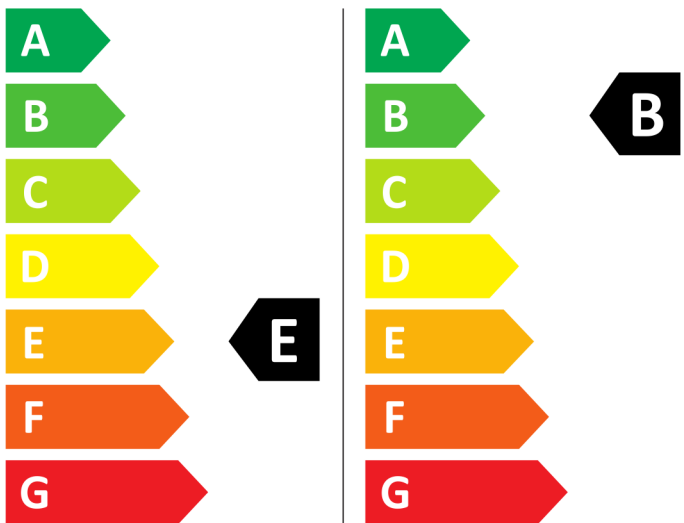

LG Electronics

FWV696WSE

359 kWh / 100

58 kWh / 100

6 kg

9 kg

90 L

50 L