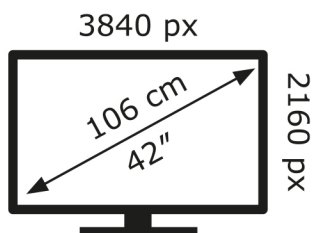

LG Electronics

OLED42C44LA

52 kWh/1000h

ABCDEF**G**

90 kWh/1000h

2019/2013