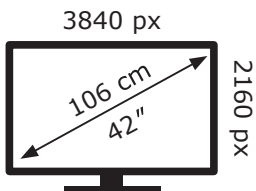

ENERGY

LG Electronics

OLED42C65LA

52 kWh/1000h

ABCDEF**G**

95 kWh/1000h

ENERG

LG Electronics