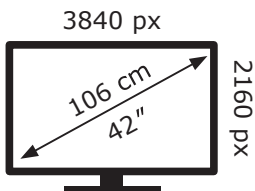

# ENERG

LG Electronics

OLED42C66LB

**52** kWh/1000h

ABCDEF **G**

**95** kWh/1000h