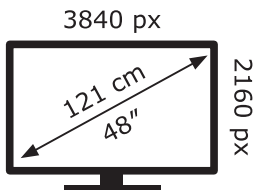

OLED48B46LA

65 kWh/1000h

ABCDEF**G**

115 kWh/1000h

ENERG

LG Electronics

OLED48B46LA

65 kWh/1000h