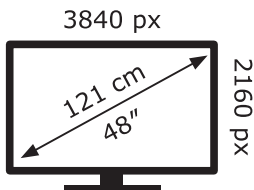

ENERG

LG Electronics

OLED48C46LA

66 kWh/1000h

ABCDEF**G**

123 kWh/1000h

ENERG

LG Electronics