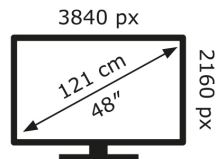

LG Electronics

OLED48C36LA

**66** kWh/1000h

ABCDEF**G**

**105** kWh/1000h

2019/2013