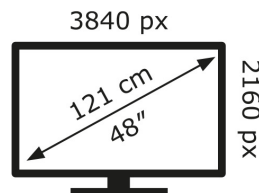

LG Electronics

OLED48C46LA

66 kWh/1000h

ABCDEF**G**

123 kWh/1000h

2019/2013