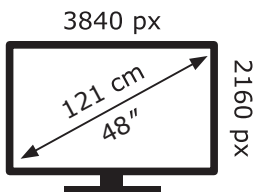

# ENERG

LG Electronics

OLED48C56LB

**66** kWh/1000h

ABCDEF**G**

**115** kWh/1000h