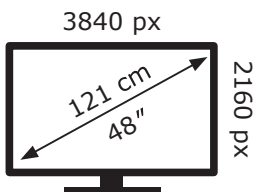

ENERGY

LG Electronics

OLED48C66LB

54 kWh/1000h

ABCDEF**G**

78 kWh/1000h