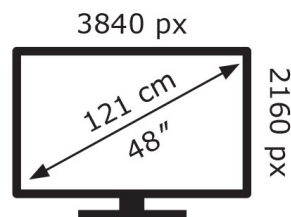

LG Electronics

OLED48G66LS

51 kWh/1000h

ABCDEF**G**

94 kWh/1000h

2019/2013

ENERG

LG Electronics