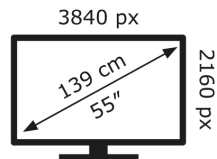

LG Electronics

OLED55B36LA

84 kWh/1000h

ABCDEF**G**

131 kWh/1000h

2019/2013