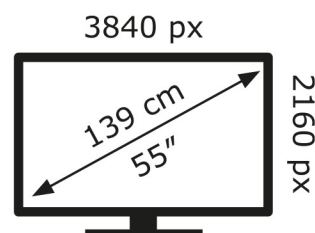

LG Electronics

OLED55B42LA

83 kWh/1000h

ABCDEF**G**

142 kWh/1000h

2019/2013