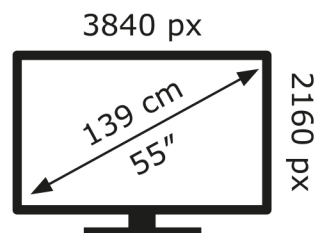

LG Electronics

OLED55B46LA

**83** kWh/1000h

ABCDEF**G**

**142** kWh/1000h

2019/2013