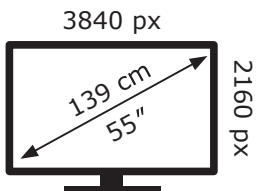

ENERG

LG Electronics

OLED55B6ELC

75 kWh/1000h

ABCDEF**G**

122 kWh/1000h

ENERG

LG Electronics