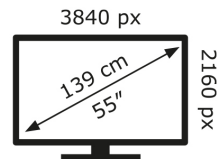

LG Electronics

OLED55C36LC

81 kWh/1000h

ABCDEF**G**

143 kWh/1000h

2019/2013