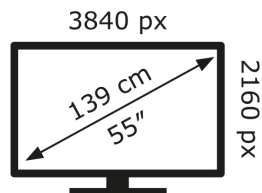

LG Electronics

OLED55C46LA

81 kWh/1000h

ABCDEF**G**

162 kWh/1000h

2019/2013