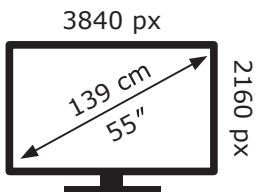

ENERG

LG Electronics

OLED55C66LB

82 kWh/1000h

ABCDEF**G**

190 kWh/1000h