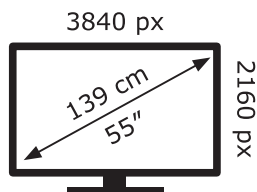

LG Electronics

OLED55CS6LA

**84** kWh/1000h

ABCDEF**G**

**151** kWh/1000h

2019/2013