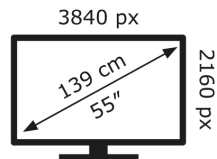

LG Electronics

OLED55G36LA

**77** kWh/1000h

ABCDEF**G**

**171** kWh/1000h

2019/2013