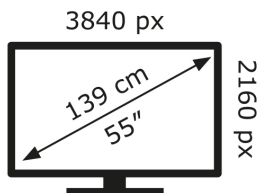

LG Electronics

OLED55G46LS

**77** kWh/1000h

ABCDEF**G**

**165** kWh/1000h

2019/2013