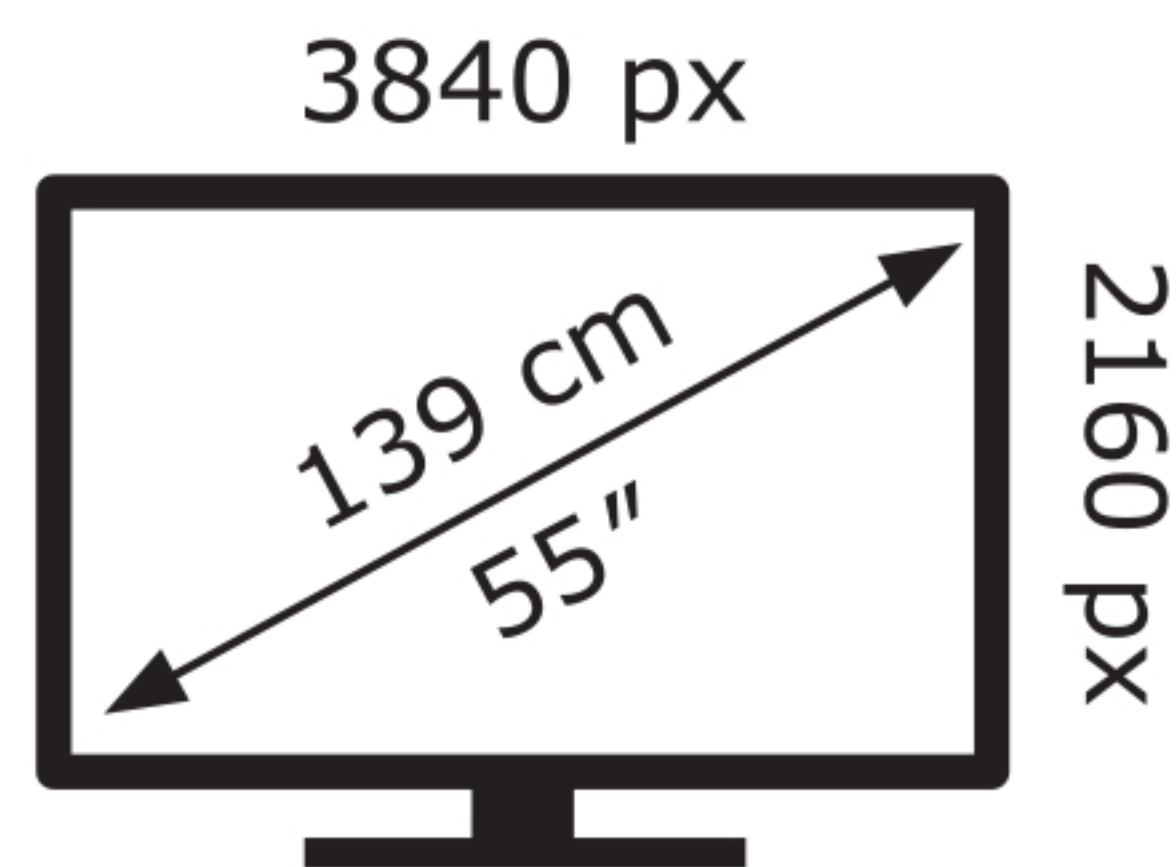

LG Electronics

OLED55G54LW

64 kWh/1000h

ABCDEF**G**

171 kWh/1000h

2019/2013

LG Electronics

OLED55G54LW