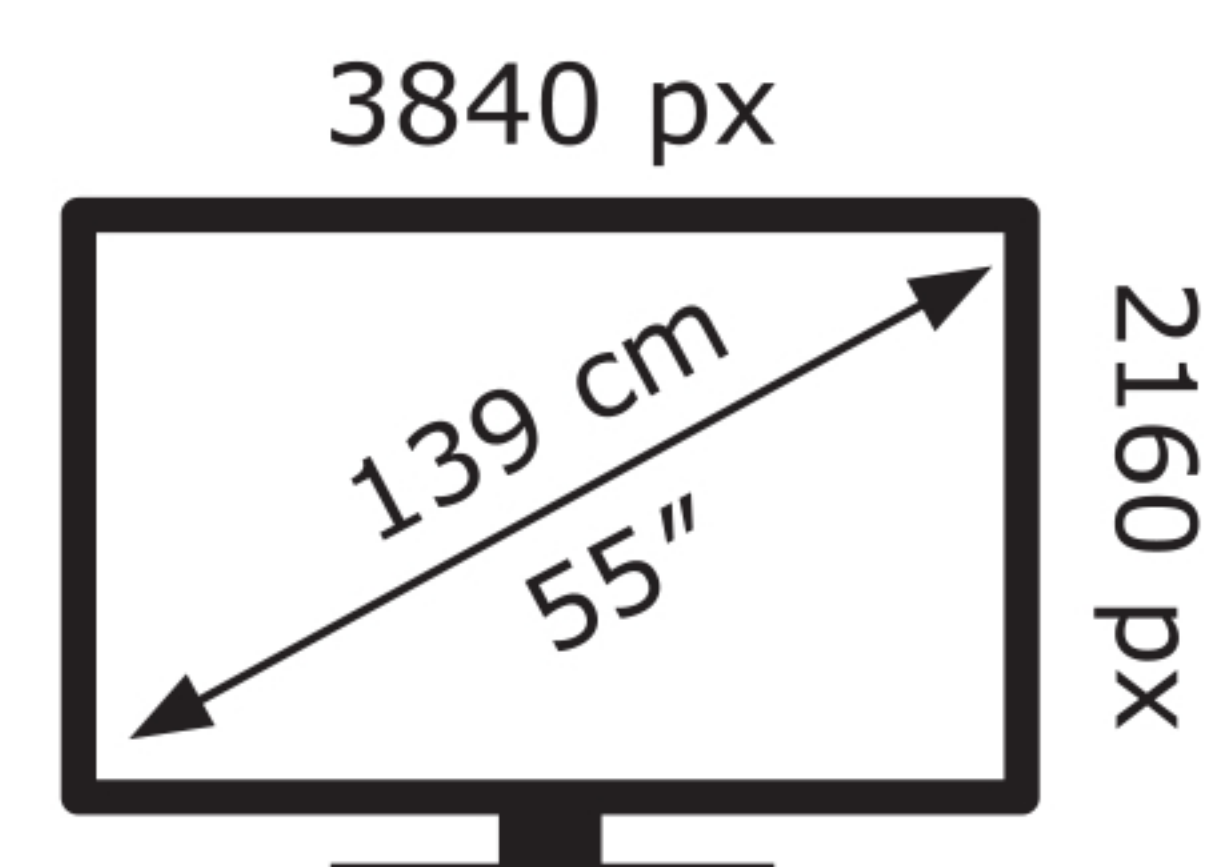

64 kWh/1000h

ABCDEF**G**
HDR
171 kWh/1000h