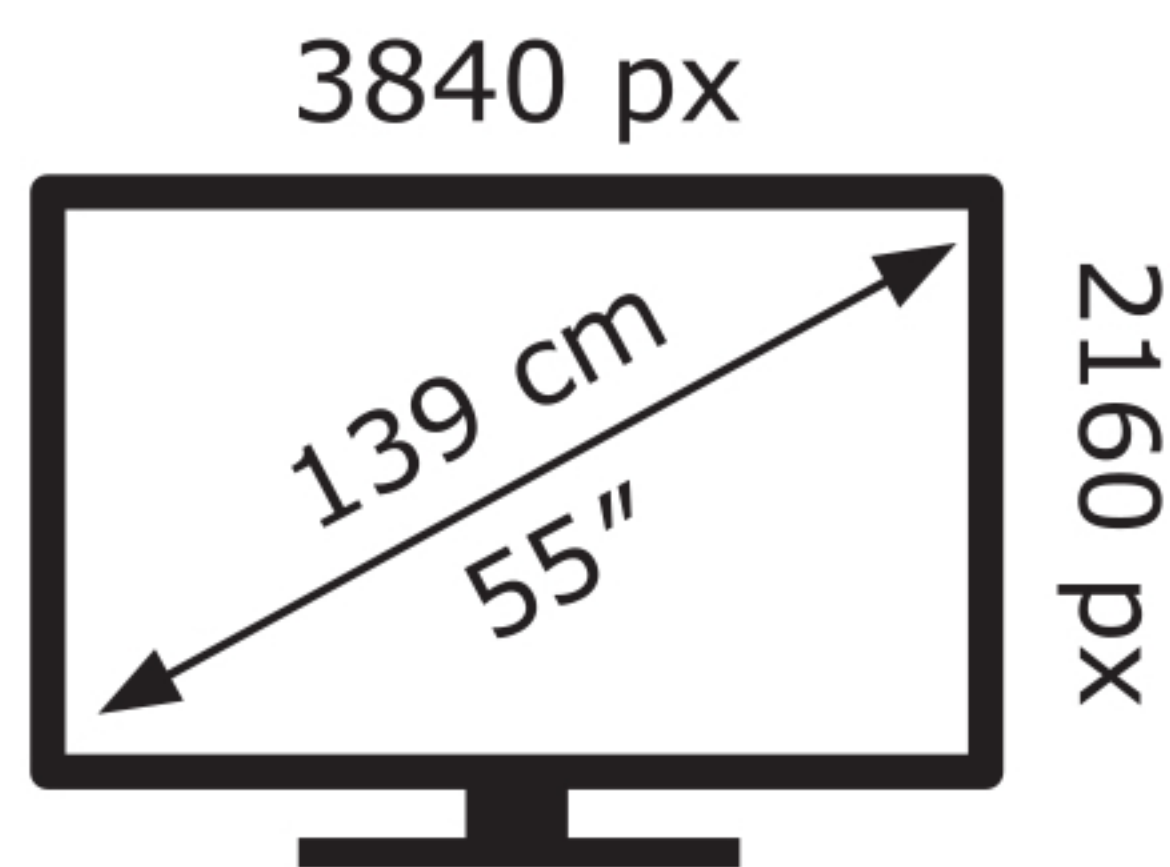

LG Electronics

OLED55G56LS

64 kWh/1000h

ABCDEF**G**
HDR
 171 kWh/1000h

2019/2013

LG Electronics

OLED55G56LS

64 kWh/1000h