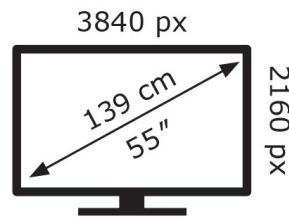

ENERG ⚡

LG Electronics

OLED55G64LW

64 kWh/1000h

ABCDEF**G**

182 kWh/1000h

2019/2013

ENERG