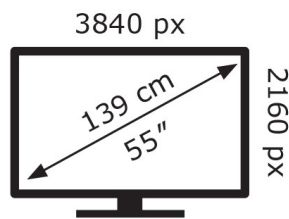

LG Electronics

OLED55G66LS

64 kWh/1000h

ABCDEF**G**

182 kWh/1000h

2019/2013

ENERG

LG Electronics