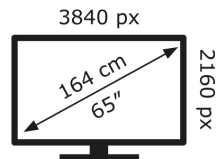

LG Electronics

OLED65B36LA

102 kWh/1000h

ABCDEF**G**

HDR

164 kWh/1000h

2019/2013