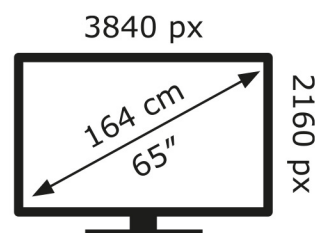

LG Electronics

OLED65B42LA

98 kWh/1000h

ABCDEF**G**

169 kWh/1000h

2019/2013