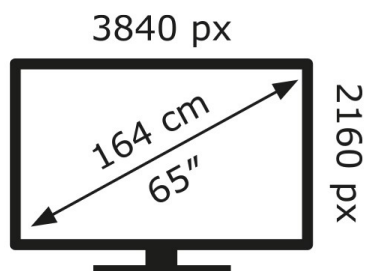

LG Electronics

OLED65B46LA

**98** kWh/1000h

ABCDEF**G**

**169** kWh/1000h

2019/2013