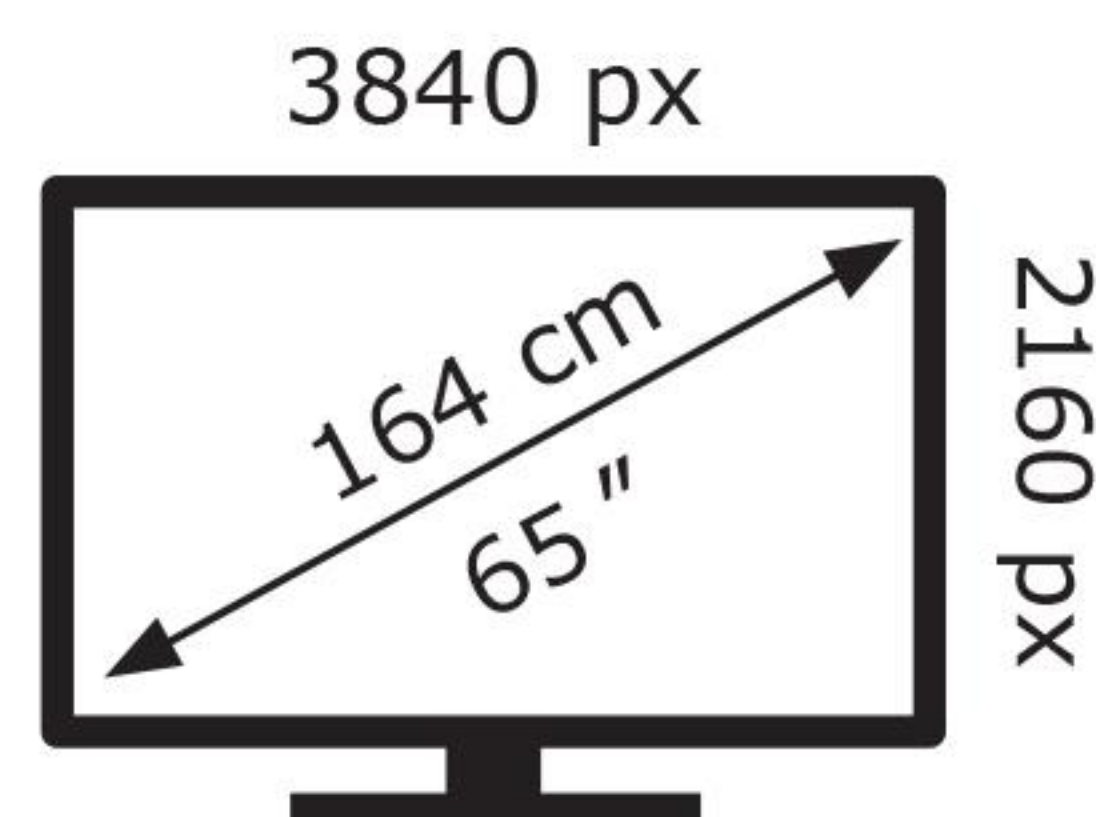

OLED65B6ELC

**90** kWh/1000h

ABCDEF**G**

**153** kWh/1000h

2019/2013