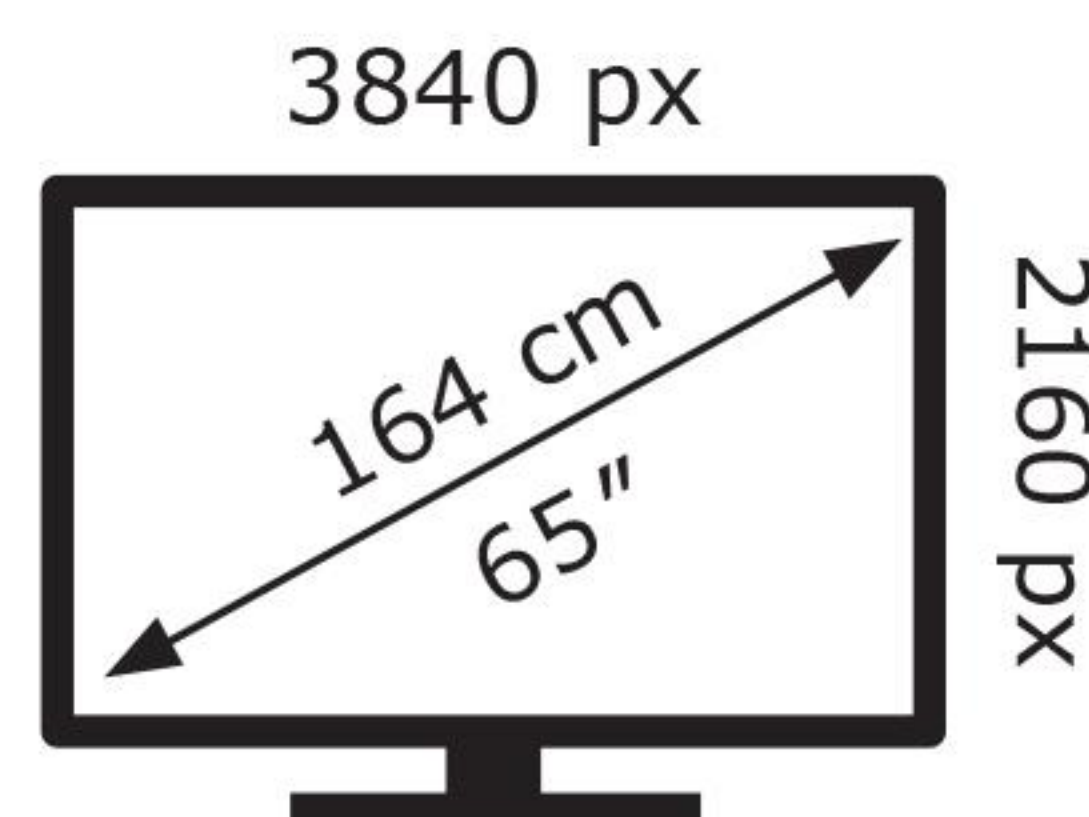

LG Electronics

OLED65B6ELC

**90** kWh/1000h

ABCDEF**G**

**153** kWh/1000h

2019/2013

**ENERG** ⚡

**LG Electronics**