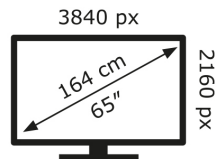

LG Electronics

OLED65C36LC

97 kWh/1000h

ABCDEF**G**

175 kWh/1000h

2019/2013