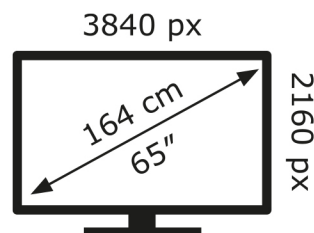

LG Electronics

OLED65C46LA

97 kWh/1000h

ABCDEF**G**

211 kWh/1000h

2019/2013