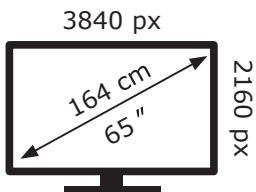

ENERG

LG Electronics

OLED65C66LB

94 kWh/1000h

ABCDEF**G**

232 kWh/1000h