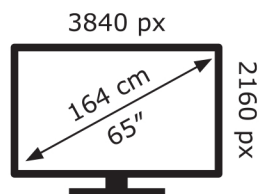

LG Electronics

OLED65CS6LA

105 kWh/1000h

ABCDEF**G**
HDR
202 kWh/1000h

2019/2013

LG Electronics

OLED65CS6LA

105 kWh/1000h