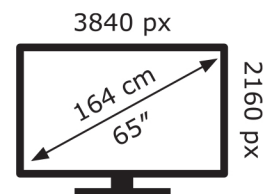

105 kWh/1000h

ABCDEF**G**
HDR
202 kWh/1000h