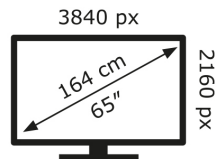

LG Electronics

OLED65G36LA

**97** kWh/1000h

ABCDEF**G**

**222** kWh/1000h

2019/2013