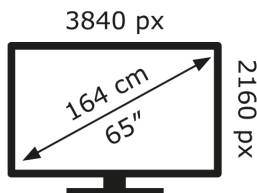

LG Electronics

OLED65G45LW

97 kWh/1000h

ABCDEF**G**

222 kWh/1000h

2019/2013