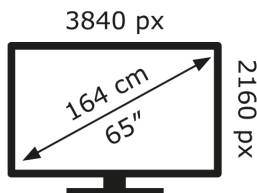

LG Electronics

OLED65G46LS

97 kWh/1000h

ABCDEF**G**

222 kWh/1000h

2019/2013