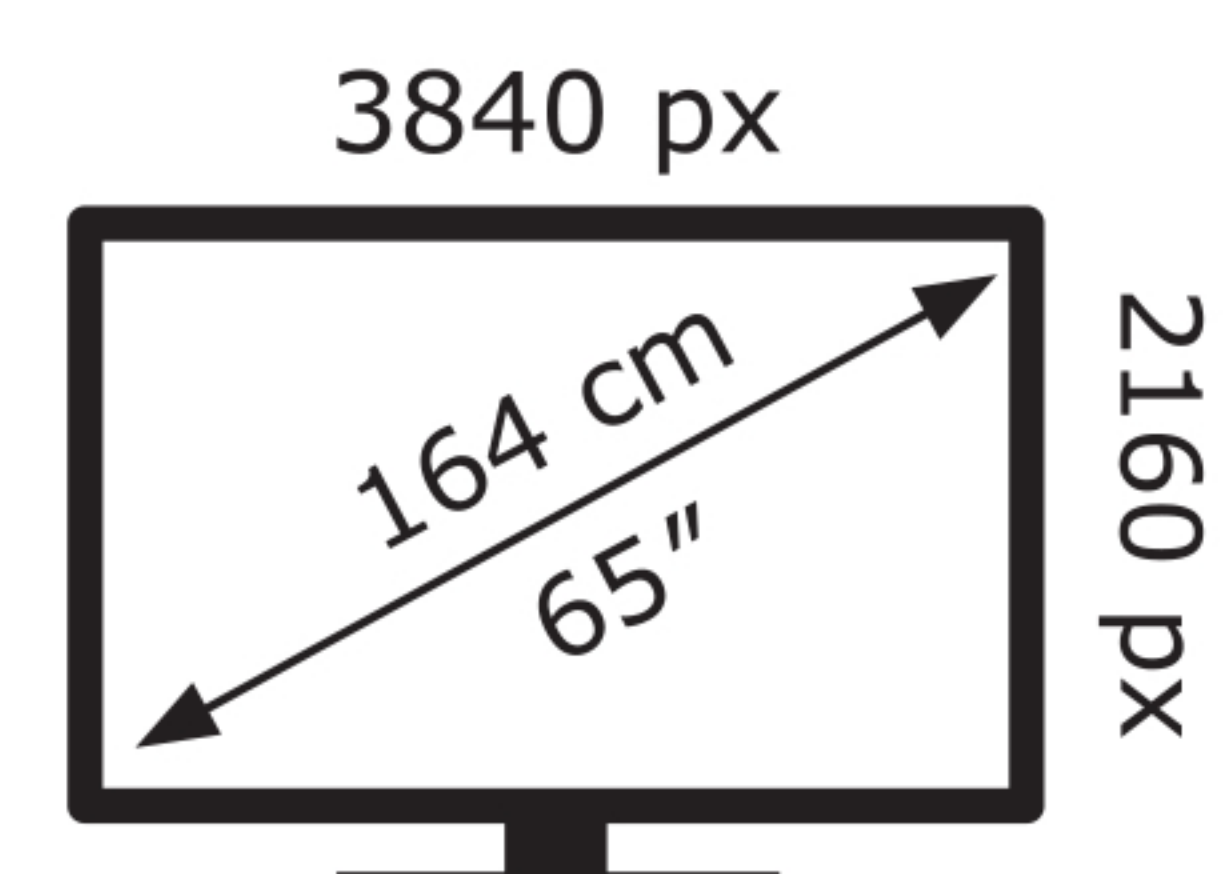

85 kWh/1000h

ABCDEF**G**
HDR
222 kWh/1000h