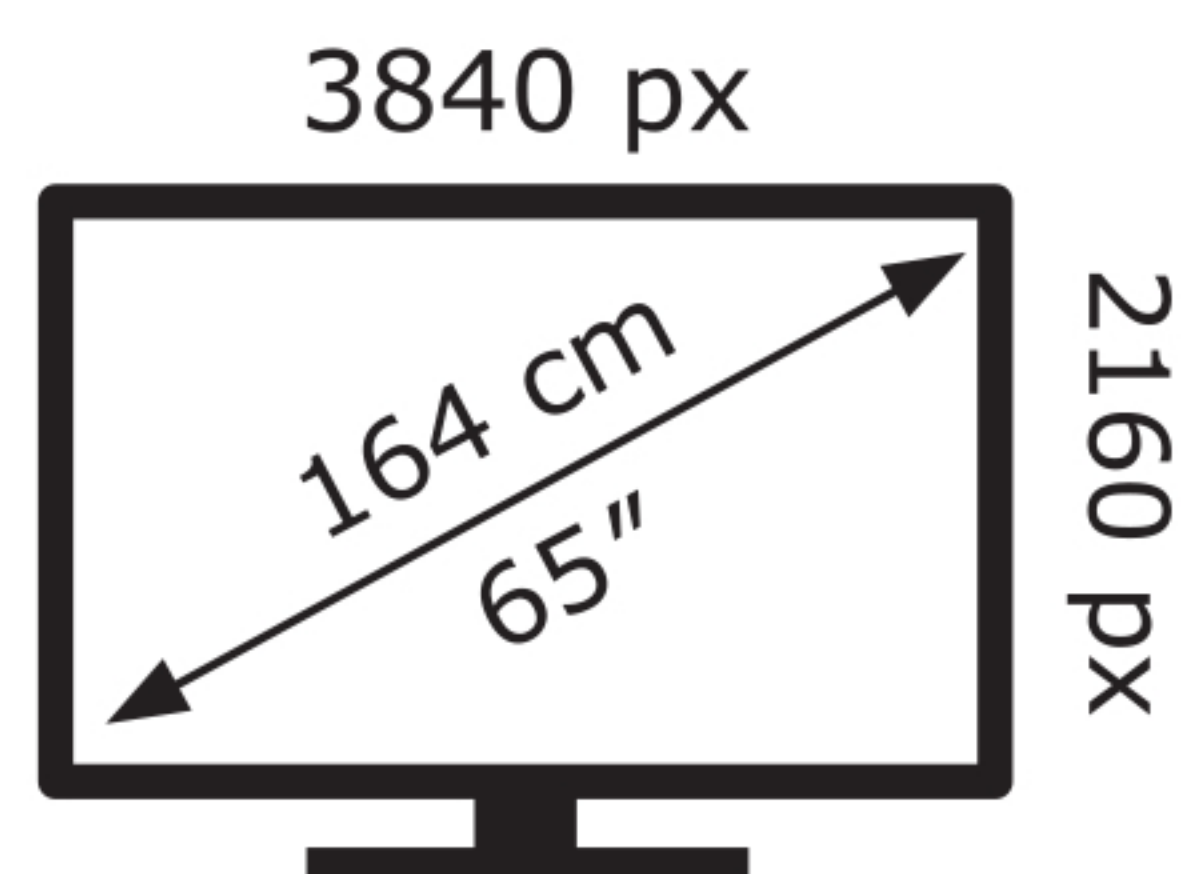

LG Electronics

OLED65G54LW

85 kWh/1000h

ABCDEF**G**
HDR
222 kWh/1000h

2019/2013

LG Electronics

OLED65G54LW

85 kWh/1000h