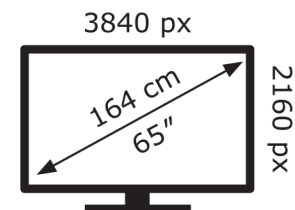

LG Electronics

OLED65G56LS

85 kWh/1000h

ABCDEF**G**

222 kWh/1000h

2019/2013

LG Electronics

OLED65G56LS

85 kWh/1000h

ABCDEF**G**

222 kWh/1000h

2019/2013