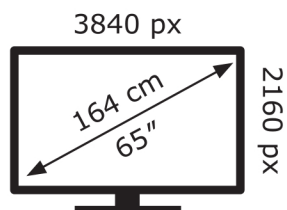

LG Electronics

OLED65G56LS

**85** kWh/1000h

ABCDEF**G**

**222** kWh/1000h

2019/2013

LG Electronics

OLED65G56LS