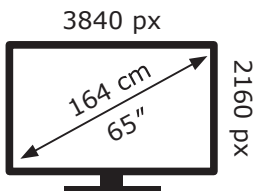

# ENERG

LG Electronics

OLED65G64LW

**77** kWh/1000h

ABCDEF**G**

**262** kWh/1000h