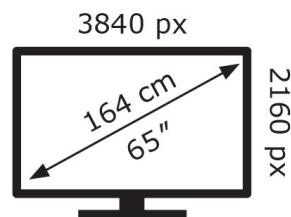

ENERG ⚡

LG Electronics

OLED65G66LS

77 kWh/1000h

ABCDEF**G**

262 kWh/1000h

2019/2013

ENERG