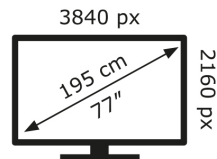

LG Electronics

OLED77B36LA

131 kWh/1000h

ABCDEF**G**

219 kWh/1000h

2019/2013