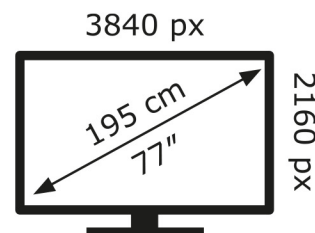

LG Electronics

OLED77B42LA

122 kWh/1000h

ABCDEF**G**

221 kWh/1000h

2019/2013