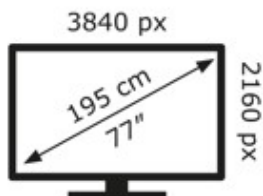

LG Electronics

OLED77B46LA

122 kWh/1000h

ABCDEF**G**

221 kWh/1000h

2019/2013