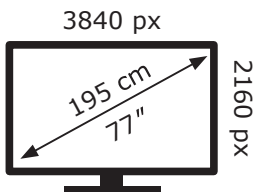

ENERG

LG Electronics

OLED77B6ELC

111 kWh/1000h

ABCDEF**G**

216 kWh/1000h

ENERG

LG Electronics